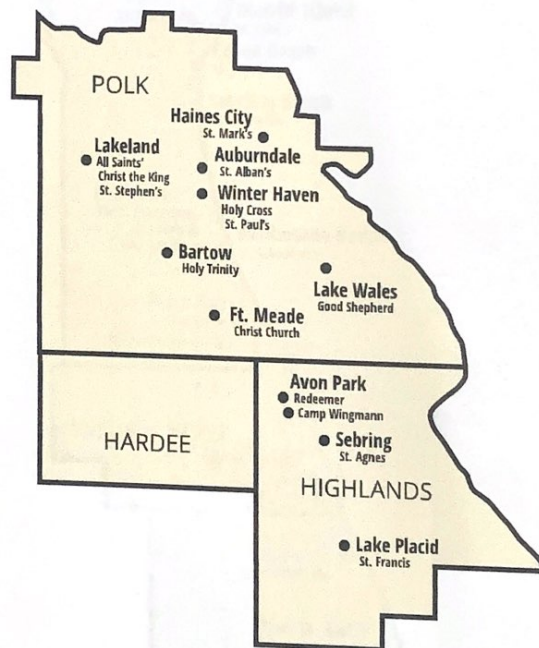

[Holy Trinity Episcopal Church](#)

Fort Meade

[Christ Church](#)

Haines City

[St. Mark's Episcopal Church](#)

Lake Placid

[St. Francis of Assisi Church](#)

Lake Wales

[Church of the Good Shepherd](#)

Lakeland

[All Saints' Church](#)

[Christ the King Church](#)

[St. Stephen's Episcopal Church](#)

Sebring

[St. Agnes Episcopal Church](#)

Winter Haven

[Holy Cross Church](#)

Winter Haven

[St. Paul's Church](#)

Southeast Deanery

Brevard, Indian River, St Lucie & Okeechobee Counties

Cocoa

[St. Mark's Church](#)

Cocoa Beach

[Church of the Blessed Redeemer](#)

Port St. Lucie

[Church of the Nativity](#)

[Holy Faith Church](#)

Satellite Beach

[Church of the Holy Apostles](#)

Sebastian

[St. Elizabeth's Episcopal Church](#)