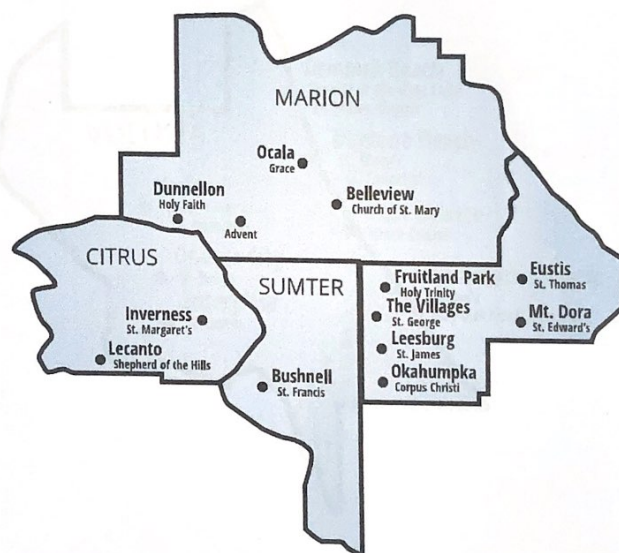

Lecanto

[Shepherd of the Hills Church](#)

Leesburg

[St. James Church](#)

Mount Dora

[St. Edward's Episcopal Church](#)

Ocala

[Grace Episcopal Church](#)

Okahumpka

[Corpus Christi](#)

The Villages

[St. George Episcopal Church](#)

Northeast Deanery

Volusia County

Daytona Beach

[St. Mary's Episcopal Church](#)

[Church of the Blessed Redeemer](#)

Port St. Lucie

[Church of the Nativity](#)

[Holy Faith Church](#)

Satellite Beach

[Church of the Holy Apostles](#)

Sebastian

[St. Elizabeth's Episcopal Church](#)

Titusville

[St. Gabriel's Episcopal Church](#)

Vero Beach

[St. Augustine of Canterbury Episcopal Church](#)

[Trinity Episcopal Church](#)