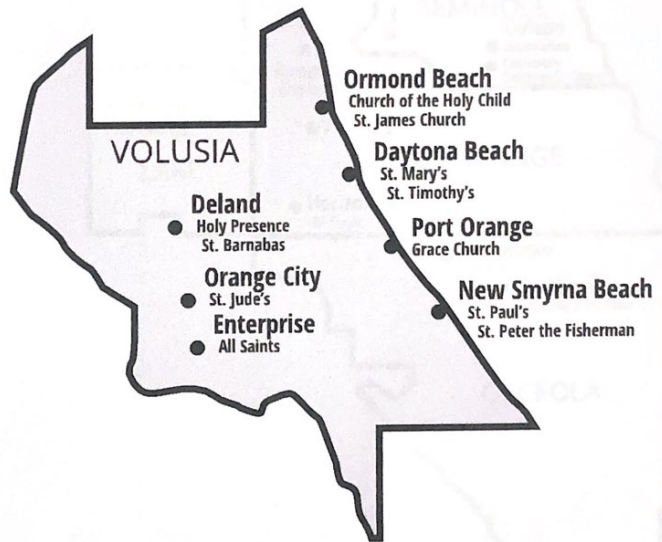

[St. Timothy's Episcopal Church](#)

DeLand

[Church of the Holy Presence](#)

[St. Barnabas Church](#)

Enterprise

[All Saints' Episcopal Church](#)

New Smyrna Beach

[St. Paul's Church](#)

[St. Peter the Fisherman Church](#)

Orange City

[St. Jude's Church](#)

Ormond Beach

[Church of the Holy Child](#)

[St. James Episcopal Church](#)

Port Orange

[Grace Episcopal Church](#)

[Church of the Blessed Redeemer](#)

Port St. Lucie

[Church of the Nativity](#)

[Holy Faith Church](#)

Satellite Beach

[Church of the Holy Apostles](#)

Sebastian

[St. Elizabeth's Episcopal Church](#)

Titusville

[St. Gabriel's Episcopal Church](#)

Vero Beach

[St. Augustine of Canterbury Episcopal Church](#)

[Trinity Episcopal Church](#)