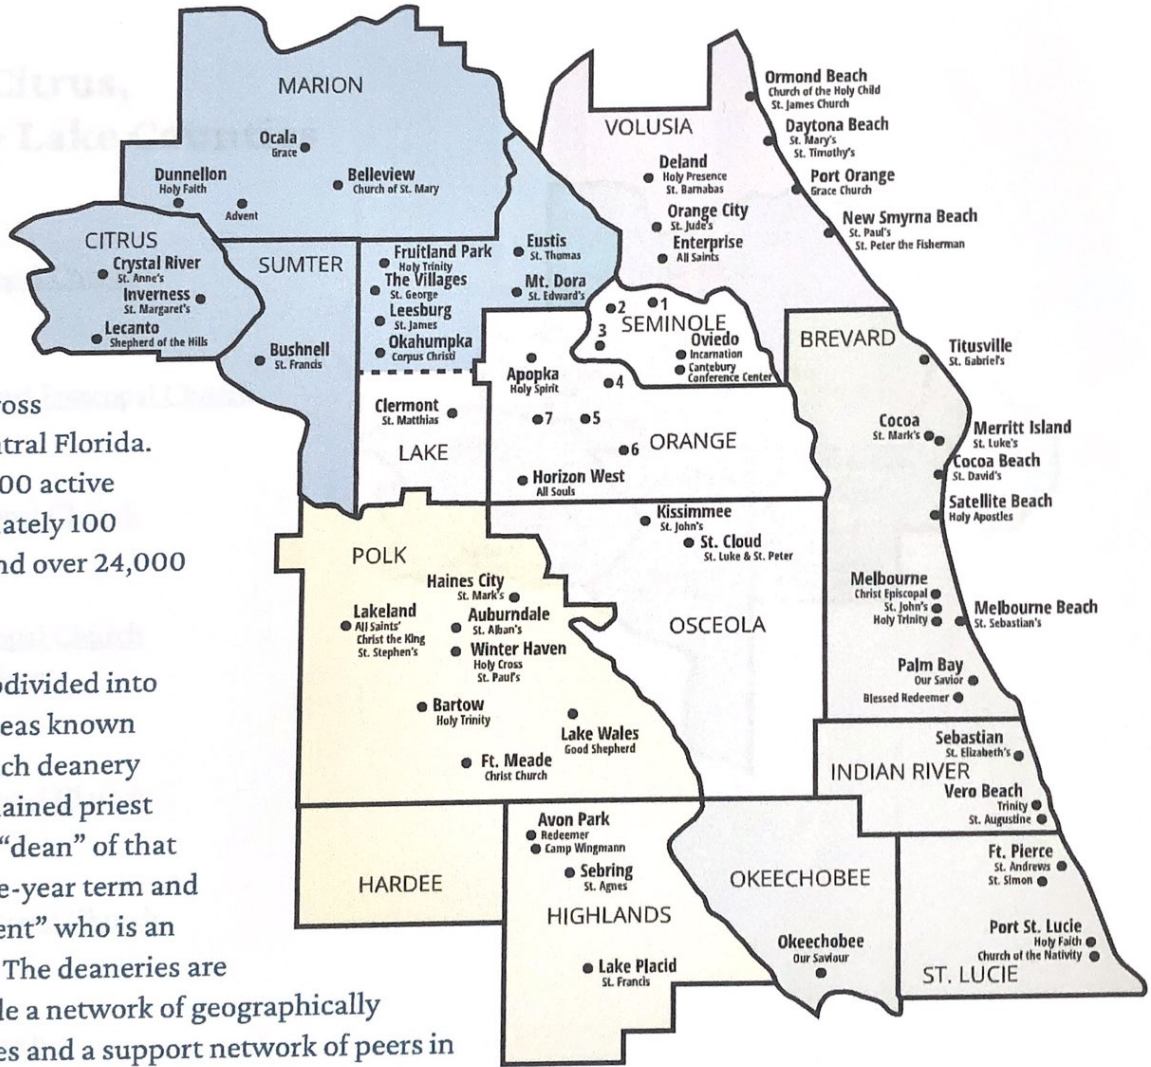

Deaneries & Parishes

The Episcopal Diocese of Central Florida comprises 81 congregations divided into five deaneries across 15 counties in central Florida. It includes over 200 active priests, approximately 100 active deacons, and over 24,000 parishioners.

The diocese is subdivided into five geographic areas known as "deaneries." Each deanery has an elected ordained priest that serves as the "dean" of that deanery for a three-year term and a deanery "president" who is an elected lay leader. The deaneries are intended to provide a network of geographically proximate churches and a support network of peers in the priesthood who understand each other's specific ministry settings and work together for the overall well-being of the entire deanery.

We hope you will explore each individual parish through the links provided in the following pages so that you get an idea of the Christian witness in worship and ministry throughout our diocese.

1. **1. Sanford**
   Holy Cross
2. **2. Lake Mary**
   St. Peter's
3. **3. Longwood**
   Christ Church
   Church of the Resurrection
4. **4. Maitland**
   Church of the Good Shepherd
5. **5. Winter Park**
   All Saints'
   St. Richard's
6. **6. Orlando**
   Cathedral Church of St. Luke
   Christ the King
   Iglesia Episcopal Jesus de Nazaret
   Church of the Ascension
   Emmanuel
   Holy Family
   Iglesia Episcopal San Cristobal
   St. John-the-Baptist
   St. Mary of the Angels
   St. Matthew's
   St. Michael's
   Diocesan Center
7. **7. Winter Garden**
   Church of the Messiah